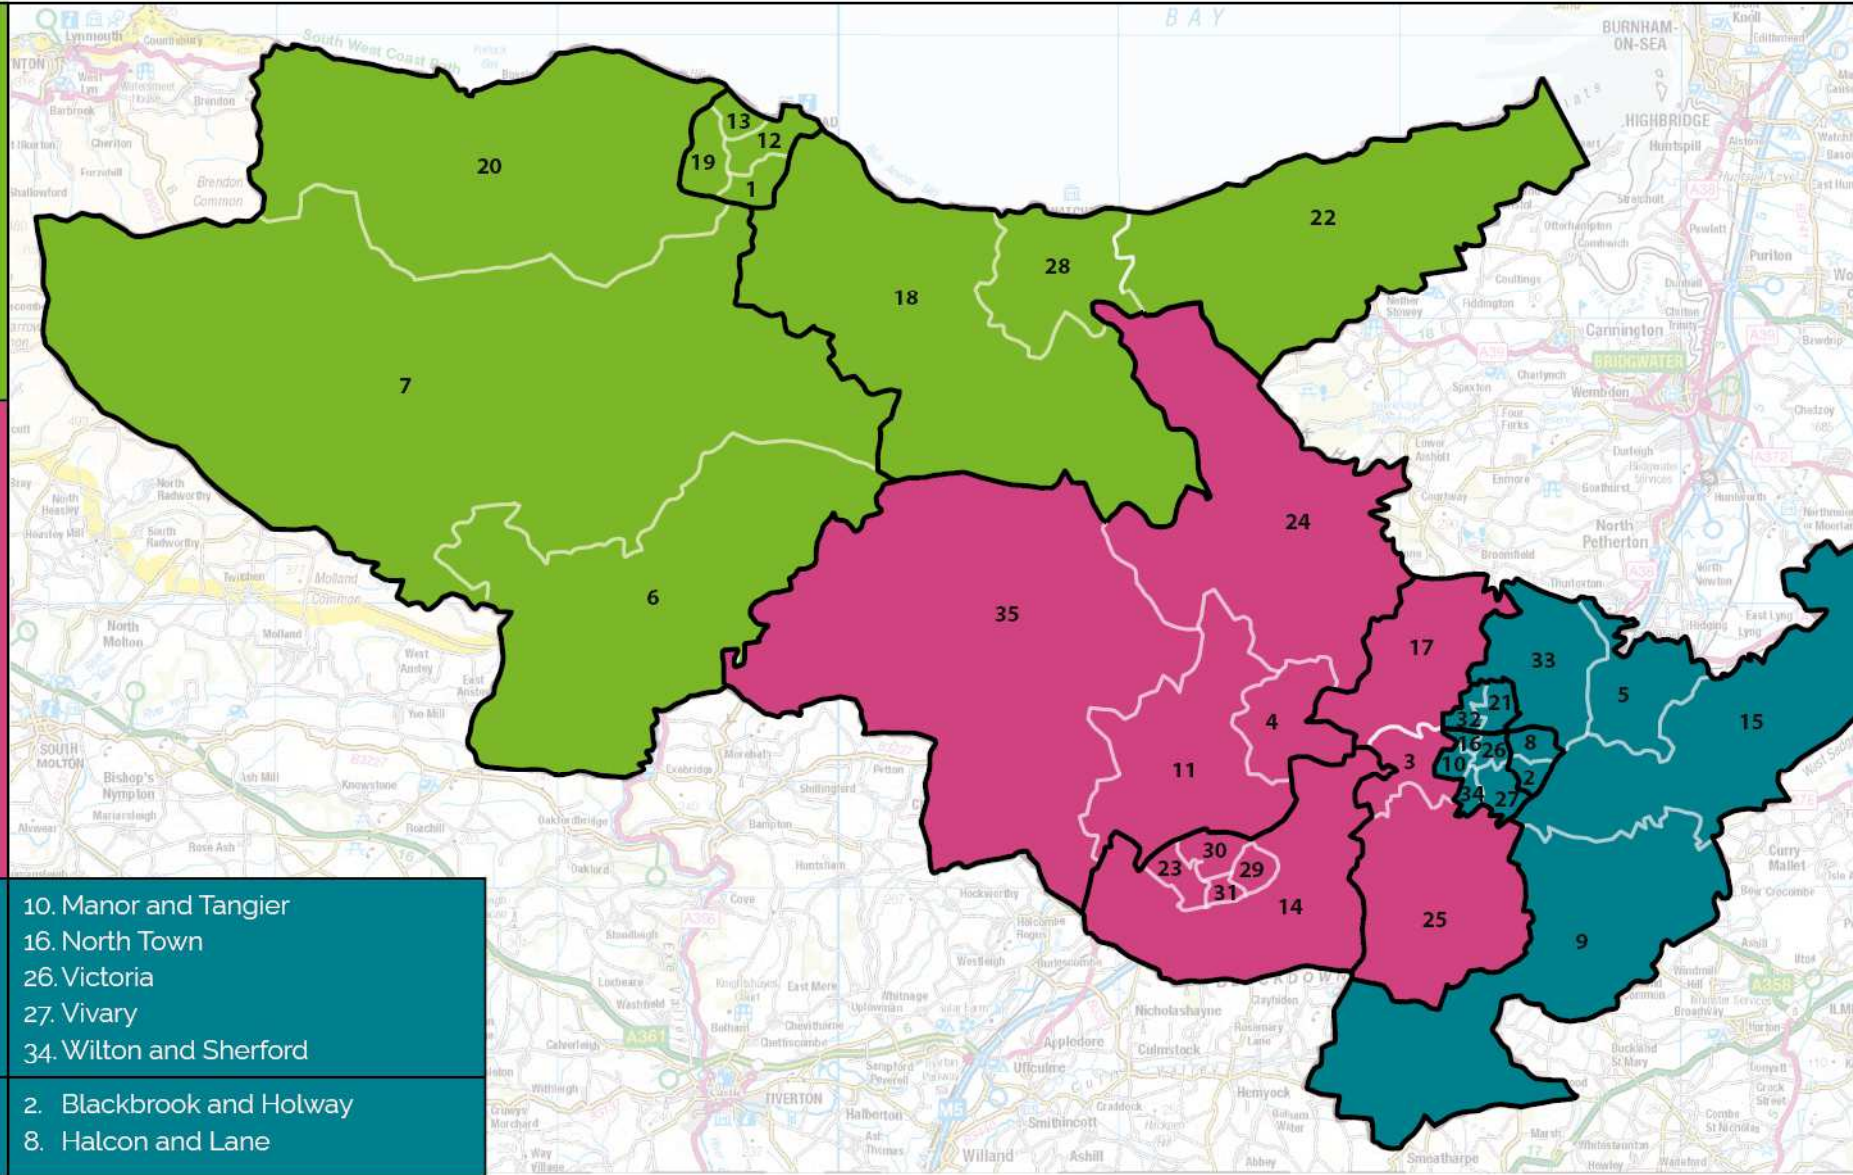

Our Localities Compass – guiding what we do

Locality Areas

combe
 ulverton and District
 kmoor
 inehead Central
 inehead North
 ld Cleeve and District
 eriton and Woodcombe
 orlock and District
 quantock Vale
 Watchet and Williton

Bishop's Hull and Comeytrove
 otford St Luke and Oake
 ulverton and District
 onument
 orton Fitzwarren and Staplegrove
 ockwell Green
 outh Quantock
 ull, Pitminster and Corfe
 ellington East
 ellington North
 ellington South
 iveliscoombe and District

atch and Blackdown
 reech St Michael
 orth Curry and Ruishton
 West Monkton and Cheddon
 tzpaine

riorswood
 ellsprings and Rowbarton

Locality Areas – Operational Responsibilities

Green Area:
 Locality Manager
 ...s Hall

Zoom in on Taunton Locality Areas