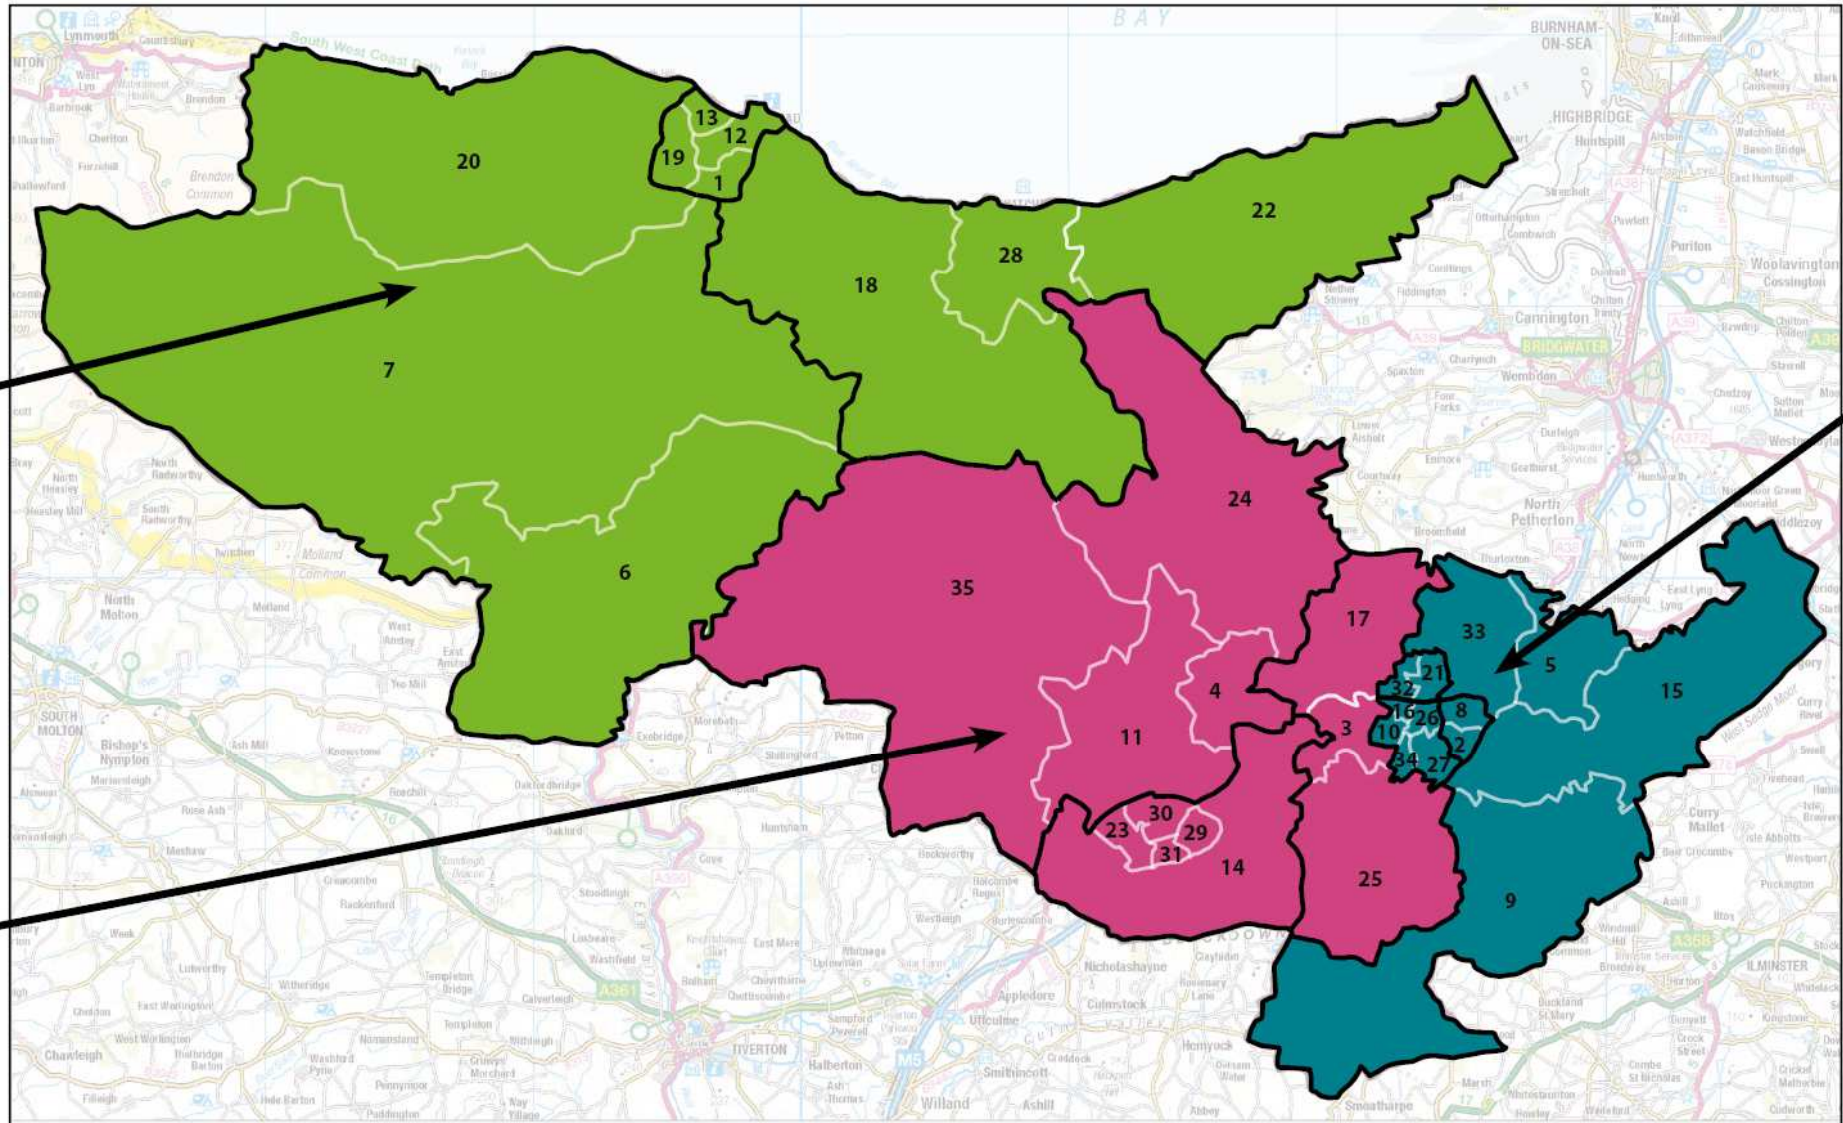

Bishop's Hull and Comeytrove
 otford St Luke and Oake
 ulverton and District
 onument
 orton Fitzwarren and Staplegrove
 ockwell Green
 outh Quantock
 ull, Pitminster and Corfe
 ellington East
 ellington North
 ellington South
 iveliscoombe and District

atch and Blackdown
 reech St Michael
 orth Curry and Ruishton
 West Monkton and Cheddon
 tzpaine

riorswood
 ellsprings and Rowbarton

Locality Areas – Operational Responsibilities

Green Area:
 Locality Manager
 ...s Hall

Management
 ...y Brown
 ... Murrell

Teal Area:
 Locality Manager
 ...than
 ...ns

Management
 ...n Phillips
 ...a Hughes

Teal Area:
 Locality Manager
 - Lisa Redst

Engagement Leads
 - Claire Thac
 - Angela Bo
 - Richard Sh
 - Hattie Win
 - Clare Stua

Zoom in on Taunton Locality Areas